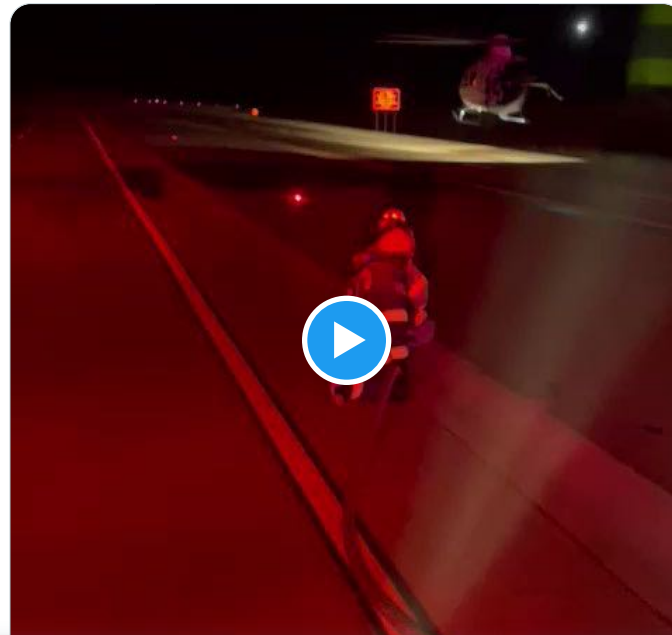

# Explore

Settings

← Thread

SunlandParkFire @SunlandParkFire

At around 11 PM, Fire/EMS crews responded to a single vehicle rollover near MM 6 on Pete Domenici Hwy. 8 male patients and 2 male fatalities. 2 patients taken by air ambulance to University Medical Center, 6 transported by ground to other local hospitals. 2 patients critical.

4:50 AM · Jan 9, 2023 · 5,869 Views

4 Retweets 2 Quote Tweets 11 Likes

SunlandParkFire @SunlandParkFire · Jan 9

Replying to @SunlandParkFire

One of two air ambulance leaving the scene of the mass casualty incident this morning on Pete Domeinici Highway. One person on board with critical injuries